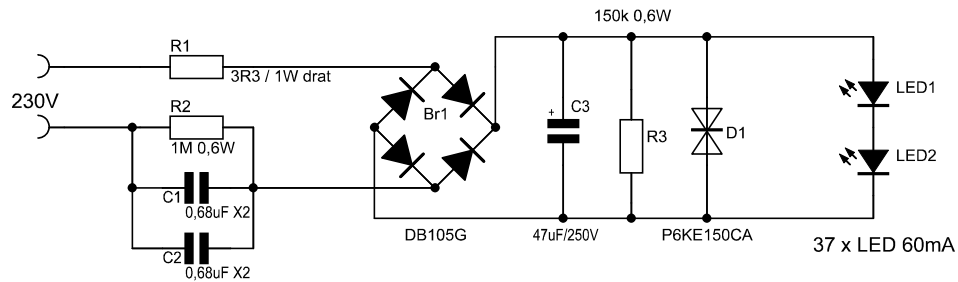

LED lamp 230V - 37 x LED

Jiri Frode www.ok1co.com

Component list

D1 = P6KE150CA

Br1 = DB105G

C1 = 0,68uF X2 Wima MP3-X2 275V 0,68uF

C2 = 0,68uF X2 Wima MP3-X2 275V 0,68uF

C3 = 47uF/250V 105°C

LED1 = 37Pcs. 60mA White LED Samsung

R1 = 3R3 / 1W Wire-wound

R2 = 1M 0,6W Metal

R3 = 150k 0,6W Metal